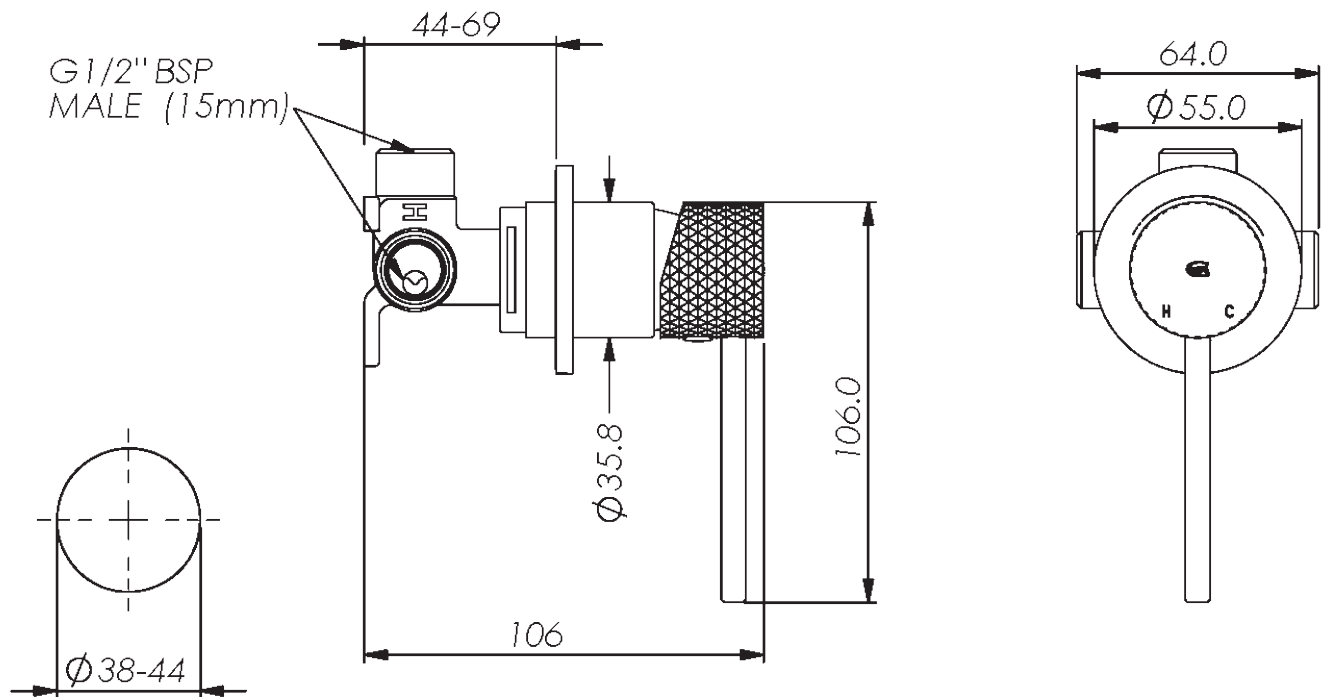

MIKA MINI SHOWER MIXER TRIM SET

- 21212510 | Chrome
- 21212511 | Brushed Nickel
- 21212516 | Brushed Brass
- 21212517 | Matte Black
- 21212519 | Gun Metal

Mounting Hole

MIKA MINI SHOWER MIXER TRIM SET

- 21212510 | Chrome
- 21212511 | Brushed Nickel
- 21212516 | Brushed Brass
- 21212517 | Matte Black
- 21212519 | Gun Metal